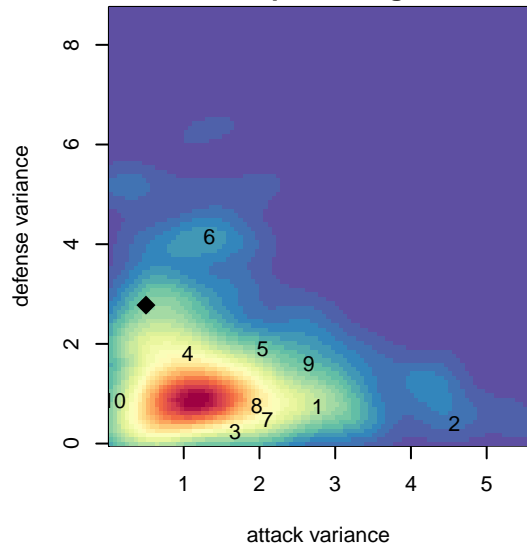

# FC Nova Gold MM G04

FC Nova SC  
 Boise, ID  
 G04 total strength=997  
 attack=2.38 defense=1.65  
 fall league = Idaho D3 Div 2 U14

alt names used:  
 FC NOVA GOLD 04  
 FC NOVA GOLD 04 – MM  
 FC NOVA GOLD 04 (ID)

Venues played:  
 2017 Les Schwab NW Cup U14  
 2017 Idaho D3 Division 2 U14  
 2017 GEM State Challenge U14 Silver U14

**FC Nova Gold MM G04**  
 Dots are actual minus expected GF (blue circles) and GA (red triangles).  
 Blue line is smoothed change in attack strength. Red is smoothed change in defense strength.

**attack and defense variance (black dot)  
relative to other teams  
and top 10 in region**

**attack and defense rating  
relative to others at age  
and all opponents in last 13 months**

**Performance relative to 13 month average**