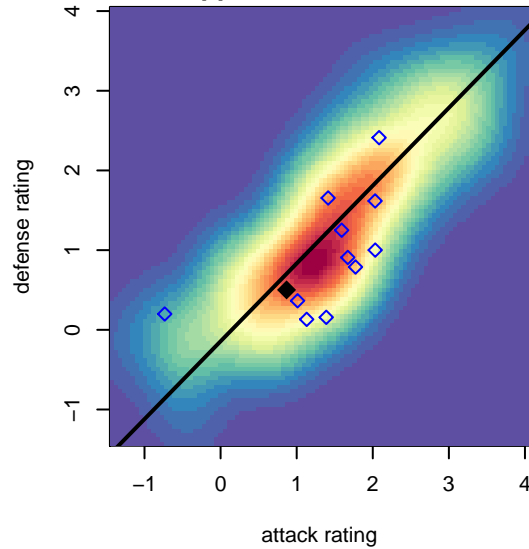

# FC Nova Gold MM G04

FC Nova SC  
 Boise, ID  
 G04 total strength=997  
 attack=2.38 defense=1.65  
 fall league = Idaho D3 Div 2 U14

alt names used:  
 FC NOVA GOLD 04  
 FC NOVA GOLD 04 – MM  
 FC NOVA GOLD 04 (ID)

Venues played:  
 2017 Les Schwab NW Cup U14  
 2017 Idaho D3 Division 2 U14  
 2017 GEM State Challenge U14 Silver U14

**FC Nova Gold MM G04**  
 Dots are actual minus expected GF (blue circles) and GA (red triangles).  
 Blue line is smoothed change in attack strength. Red is smoothed change in defense strength.

**attack and defense variance (black dot)  
relative to other teams  
and top 10 in region**

**attack and defense rating  
relative to others at age  
and all opponents in last 13 months**

**Performance relative to 13 month average**